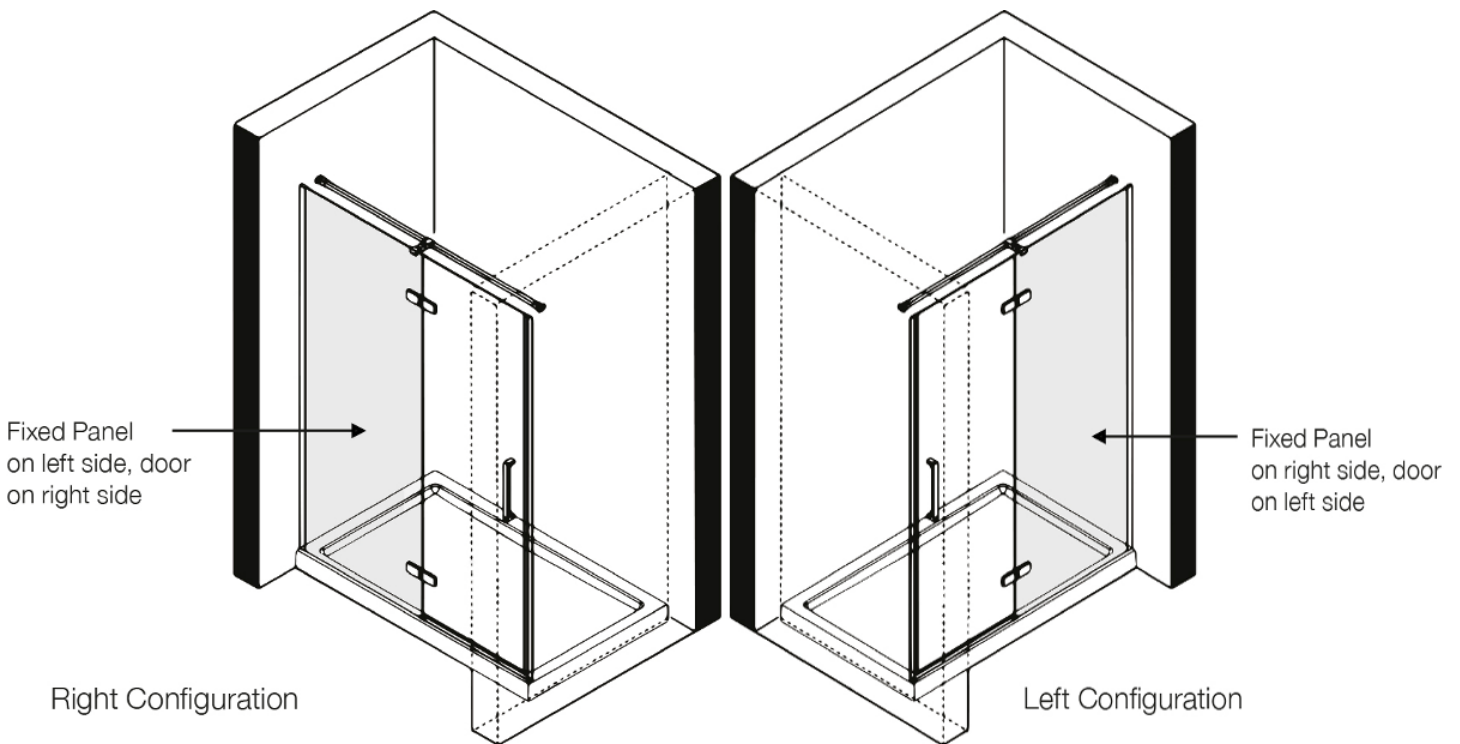

Lana™ Series

Categories: [Shower Doors](#)

DESCRIPTION

Hinged Shower Doors (HDS Models)

FEATURES

- RTA - Ready to Assemble hinged door system
- Double glass gaskets for additional stability
- 8mm clear glass
- 8mm glass return panel available for corner applications
- Premium hinged system for reduced friction
- MIROclean™ protective coating included

DIMENSIONS

See Options & Accessories

OPTIONS & ACCESSORIES

HDS36PSL/R

Opening: 33 5/8" - 34 1/2"
 Height: 78"
 Finish: Plain, Silver
 Compatible: Strada 36" Base & Tile Applications

HDS42PSL/R

Opening: 39 5/8" - 40 1/2"
 Height: 78"
 Finish: Plain, Silver
 Compatible: Strada 42 Base" & Tile Applications

HDS48PSL/R

Opening: 45 1/2" - 46 1/2"
 Height: 78"
 Finish: Plain, Silver
 Compatible: Ellis 48" Base & Tile Applications

FSS36PS8 - RETURN PANEL

Return Panel Size: 33 3/4" +/- 1/4"

Height: 78"

Finish: Plain, Silver