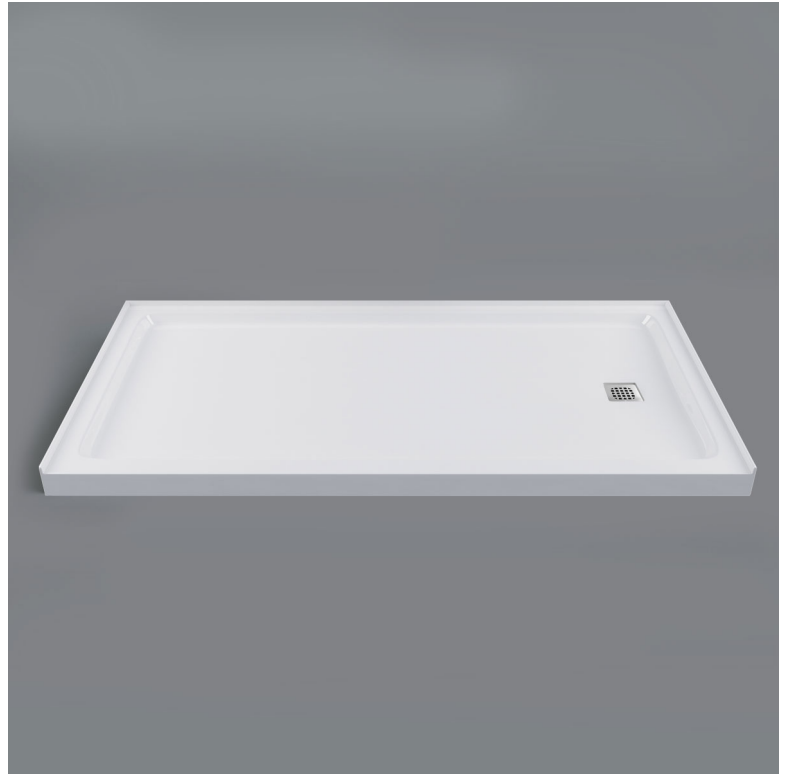

Strada™ 6032RA

Categories: [Shower Bases](#)

DESCRIPTION

SKU #: SQD6032RA

*Right End Drain - 3 sided alcove flange

*Left or Right is determined by plumbing

*Includes FD3 chrome drain

FEATURES

- Low 3" threshold for easy entry and exit
- Integral tile flange
- Right End Drain
- Patterned bottom

DIMENSIONS

60" x 32" x 3"

OPTIONS & ACCESSORIES

ELEMENTO - ROLL TOP SHOWER DOOR ROLL TOP SERIES - ROLL TOP SHOWER BYPASS SHOWER DOOR DOOR

RDS60PS (Plain, Silver)

RT60FPS (Plain, Silver)

BDS60PS (Plain, Silver)

BDS60MS (Mystique, Silver)

ASPIS - HINGED SHOWER SHIELD

HSS60PSL/R (Plain, Silver)