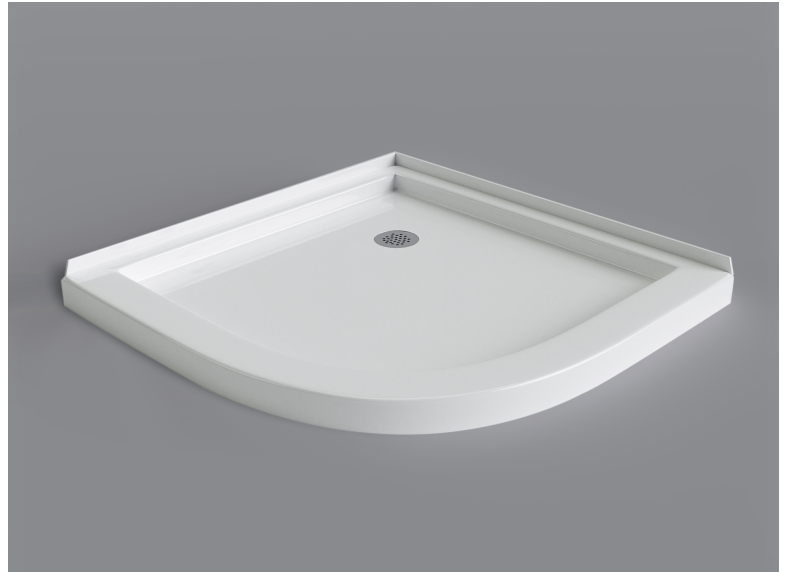

Sorrento™ RF 42

Categories: [Shower Bases](#)

DESCRIPTION

SKU #: SB42RF

*Drain not included

FEATURES

- Low 3" threshold for easy entry and exit
- Integral tile flange
- Patterned bottom

DIMENSIONS

41 ½" x 41 ½" x 3"

OPTIONS & ACCESSORIES

42" ROUND FRONT PIVOT DOOR

42RFDPS (Plain, Sliver)

FLOOR DRAIN

FD2 - Chrome Floor Drain