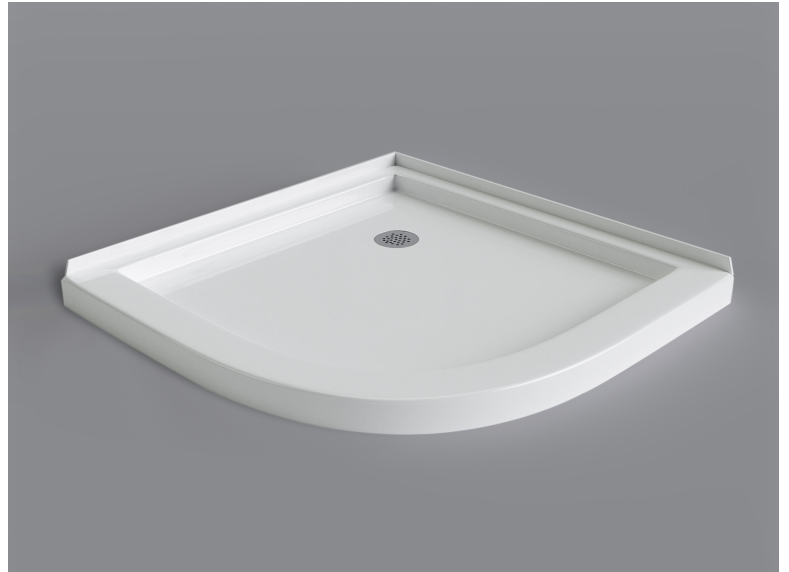

Sorrento™ RF 38

Categories: [Shower Bases](#)

DESCRIPTION

SKU #: SB38RF

*Drain not included

FEATURES

- Low 3" threshold for easy entry and exit
- Integral tile flange
- Patterned bottom

DIMENSIONS

37 ½" x 37 ½" x 3"

OPTIONS & ACCESSORIES

38" ROUND FRONT PIVOT DOOR

CD38RFPS (Plain, Silver)
CD38RFRS (Raindrop, Silver)

38" ROUND FRONT SLIDING DOOR

38RFDPS (Plain, Silver)

FLOOR DRAIN

FD2 - Chrome Floor Drain