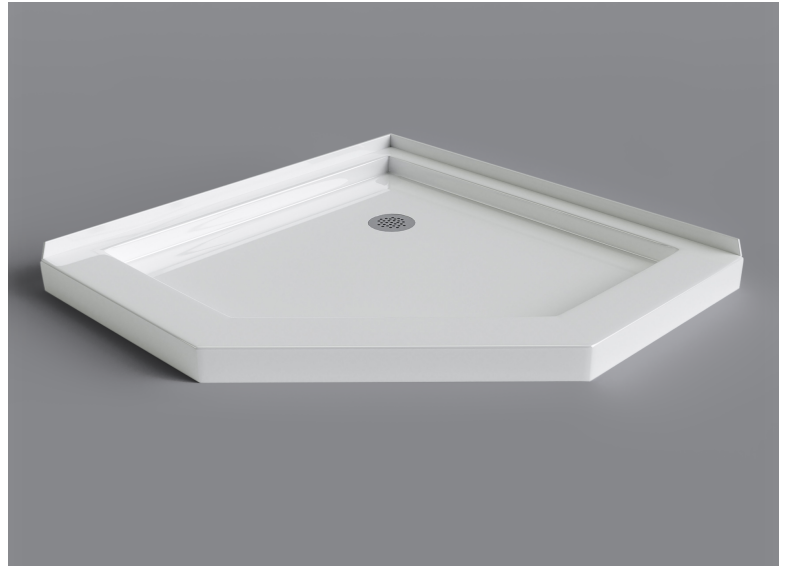

Sorrento™ NA 42

Categories: [Shower Bases](#)

DESCRIPTION

SKU #: SB42NA

*Drain not included

FEATURES

- Low 3" threshold for easy entry and exit
- Integral tile flange
- Patterned bottom

DIMENSIONS

41" x 41" x 3"

OPTIONS & ACCESSORIES

42" NEO ANGLE DOORS

42NADPS (Plain, Silver)

FLOOR DRAIN

FD2 - Chrome Floor Drain