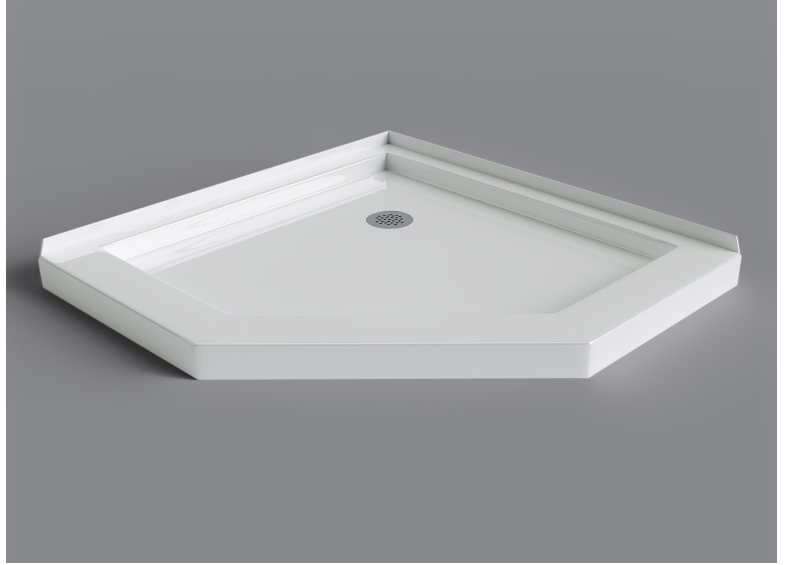

Sorrento™ NA 38

Categories: [Shower Bases](#)

DESCRIPTION

SKU #: SB38NA

*Drain not included

FEATURES

- Low 3" threshold for easy entry and exit
- Integral tile flange
- Patterned bottom

DIMENSIONS

38" x 38" x 3"

OPTIONS & ACCESSORIES

38" NEO ANGLE DOORS

CD38NAPS (Plain, Silver)

CD38NARS (Raindrop, Silver)

FLOOR DRAIN

FD2 - Chrome Floor Drain