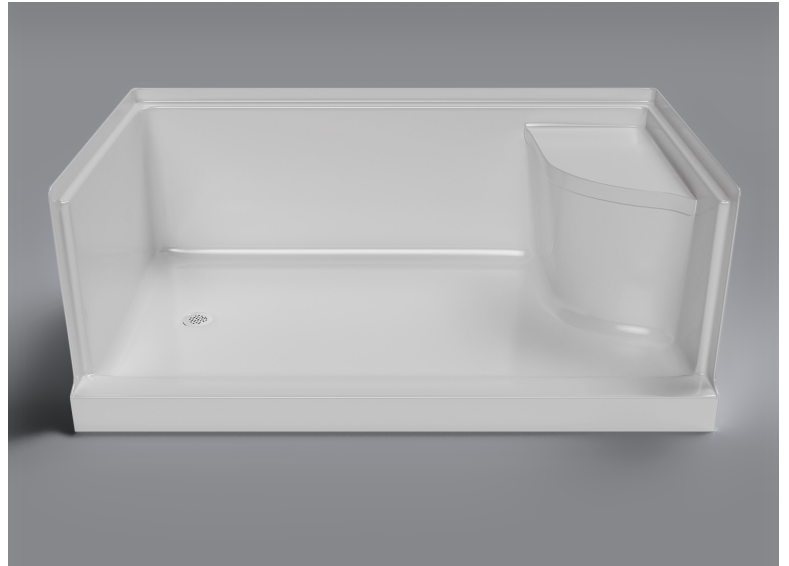

## Ellis™ 6036

Categories: [Shower Bases](#)

### DESCRIPTION

SKU #: EB6036LS/RS

\*Drain not included

\*Left or Right is determined by plumbing, opposite seat

### FEATURES

- Low 4" threshold for easy entry and exit
- Integral tile flange
- 18" Comfort height seat
- Patterned bottom

### DIMENSIONS

60" x 36" x 22"