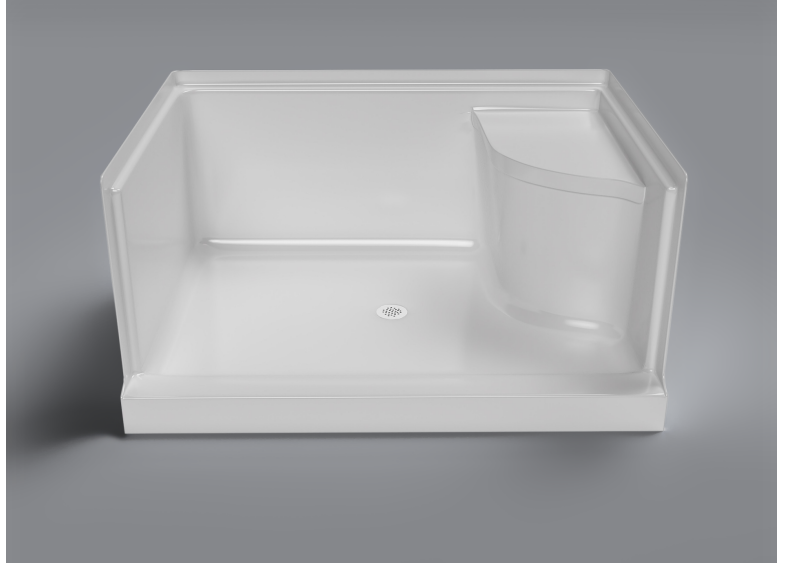

## Ellis™ 4836

Categories: [Shower Bases](#)

### DESCRIPTION

SKU #: EB4836LS/RS

\*Centre Drain

\*Drain not included

\*Left or Right is determined by plumbing, opposite of seat

### FEATURES

- Low 4" threshold for easy entry and exit
- Integral tile flange
- 18" Comfort height seat
- Patterned bottom

### DIMENSIONS

48" x 36" x 22"