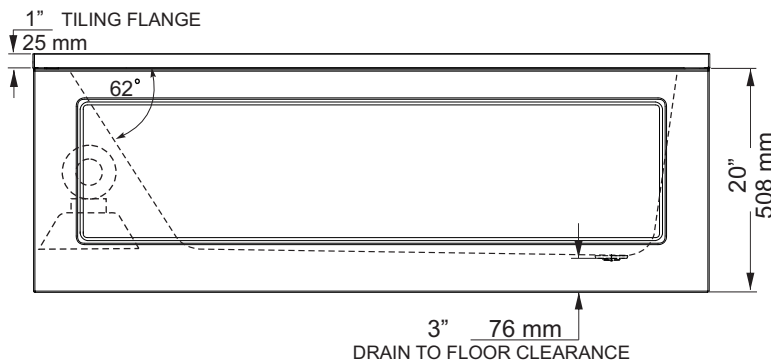

PA7234L/R	Soaker
PAS7234L/RAW	Whirlpool
Size: 72" x 34" x 20"	
1829 mm x 864 mm x 508 mm	

* Left or Right is determined by plumbing

PRODUCT FEATURES & BENEFITS

Soaker

- Vacuum formed acrylic reinforced with fiberglass
- Scratch, stain and fade resistant high gloss finish
- Built in 1" tile flange on 3 sides
- Removable front access panel on all hydrotherapy models
- Above floor rough in
- Patterned bottom

FRONT VIEW

TOP VIEW

GENERAL SPECIFICATIONS

Average Weight	Soaker	88 lb	40 kg
	Whirlpool	124 lb	56 kg
Bathing Well at bottom		24"x53"	610x1346 mm
Capacity Drain to Overflow			291 litres
Min. operating capacity			204 litres
Water Depth Drain to Overflow		13"	330 mm
Drain Opening (dia.)		2"	51 mm
Overflow Opening (dia.)		2 1/2"	64 mm
Drain to Floor Clearance		3"	76 mm

IMPORTANT: Dimensions of fixtures are nominal and may vary $\pm 1/4"$ (6 mm). Weight may vary ± 5 lb (2.3 kg). Drawing is not to scale. These measurements are subject to change at manufacturer's discretion.

IMPORTANT : Les dimensions des appareils sont nominales et peuvent varier de $\pm 1/4$ po (6 mm). Le poids varie de +/- 5 lb (2,3 kg). Le dessin n'est pas à l'échelle. Ces dimensions peuvent être changées à la discrétion du fabricant.