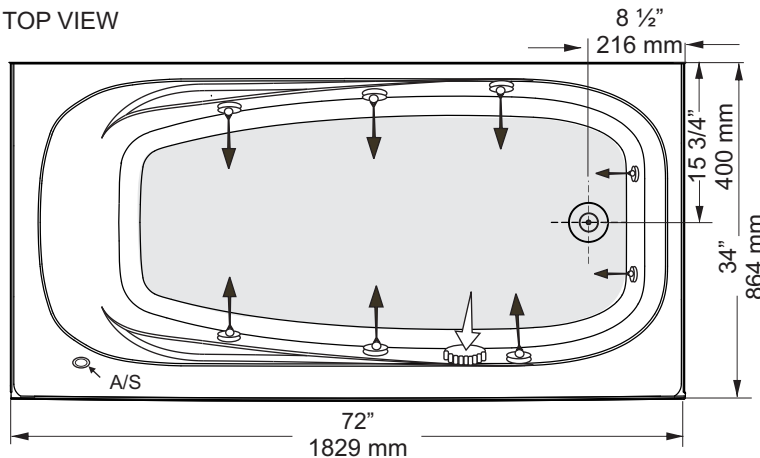

PA7234L/R	Soaker
PAS7234L/RAW	Whirlpool
Size: 72" x 34" x 20"	
1829 mm x 864 mm x 508 mm	

* Left or Right is determined by plumbing

PRODUCT FEATURES & BENEFITS

Soaker

- Vacuum formed acrylic reinforced with fiberglass
- Scratch, stain and fade resistant high gloss finish
- Built in 1" tile flange on 3 sides
- Removable front access panel on all hydrotherapy models
- Above floor rough in
- Patterned bottom

FRONT VIEW

TOP VIEW

GENERAL SPECIFICATIONS

Average Weight	Soaker	88 lb	40 kg
	Whirlpool	124 lb	56 kg
Bathing Well at bottom		24"x53"	610x1346 mm
Capacity Drain to Overflow			291 litres
Min. operating capacity			204 litres
Water Depth Drain to Overflow		13"	330 mm
Drain Opening (dia.)		2"	51 mm
Overflow Opening (dia.)		2 1/2"	64 mm
Drain to Floor Clearance		3"	76 mm

IMPORTANT: Dimensions of fixtures are nominal and may vary $\pm 1/4"$ (6 mm). Weight may vary ± 5 lb (2.3 kg). Drawing is not to scale. These measurements are subject to change at manufacturer's discretion.

PA7234L/R Baignoire de détente
PAS7234L/RAW Baignoire à remous

Taille: 72 po x 34 po x 20 po
1829 mm x 864 mm x 508 mm

* La gauche ou la droite dépendent de l'emplacement de la plomberie

CARACTÉRISTIQUES ET AVANTAGES DES PRODUITS