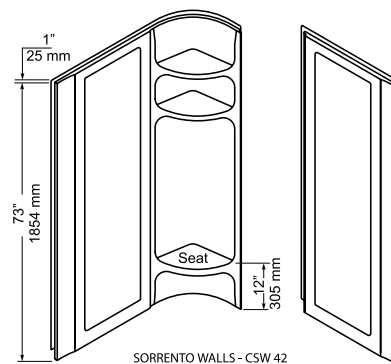

Meets or Exceeds the Following Specifications:

- CAN/CSA B45.0
- CAN/ULC-S102.2-M88 Flame Spread FRP laminate rating

SORRENTO WALLS - CSW 42