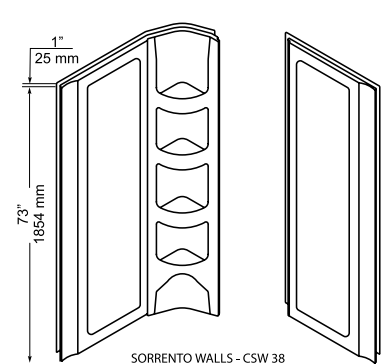

SORRENTO WALLS - CSW 38

Sorrento RF - Base and Wall Packages

CODES	INCLUDES
SCP38RFW	38" RF Door, Base and Walls
SCP42RFW	42" RF Door, Base and Walls
SCP38RF	38" RF Door, Base
SCP42RF	42" RF Door, Base

Sorrento NA - Base and Wall Packages

CODES	INCLUDES
SCP38NAW	38" NA Door, Base and Walls
SCP42NAW	42" NA Door, Base and Walls
SCP38NA	38" NA Door, Base
SCP42NA	42" NA Door, Base

Mirolin Industries Corp

60 Shorncliffe Road, Toronto, ON M8Z 5K1

mirolin.com

support@mirolin.com

T 416 231 5790

800 MIROLIN (647 6546)

F 416 231 0929

800 463 2236

Important:

Dimensions of fixtures are nominal and may vary ± 6 mm (1/4"). These measurements are subject to change at Manufacturer's discretion.

© Copyright 2010 Mirolin Ind. The Copyright includes all content on the document.