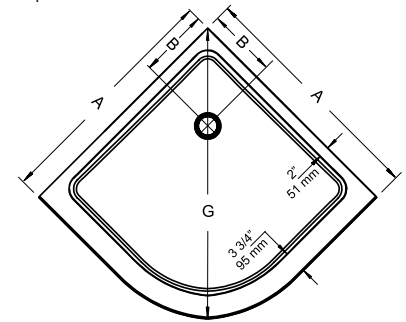

#### Round Front

SB38RF 37 1/2" x 37 1/2" x 3"

SB42RF 41 1/2" x 41 1/2" x 3"

Wall CSW 38 • 38" x 38" x 73"

Wall CSW 42 • 42" x 42" x 73"

Top View

Front View

Side View

Neo-Angle Corner Base Size

Model	A	B	C	D	E	F	G
<b>SB38NA</b>							
Inch	38	12	20	25 1/2	3	4 1/2	41
mm	965	305	508	648	76	114	508
<b>SB42NA</b>							
Inch	41	12	23 1/2	25 1/2	3	4 1/2	46
mm	1041	305	603	648	76	114	1168

Top View

Front View

Side View

Round Front Corner Base Size

Model	A	B	E	F	G
<b>SB38RF</b>					
Inch	37 1/2	12	3	4 1/2	44
mm	953	305	76	114	1118
<b>SB42RF</b>					
Inch	41 1/2	12	3	4 1/2	50
mm	1054	305	76	114	1270

### Important:

Dimensions of fixtures are nominal and may vary ± 6 mm (1/4"). These measurements are subject to change at Manufacturer's discretion.

© Copyright 2010 Mirolin Ind. The Copyright includes all content on the document.