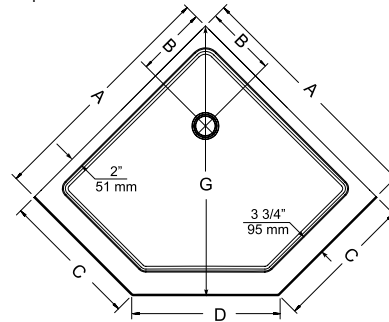

#### Round Front

SB38RF 37 1/2" x 37 1/2" x 3"

SB42RF 41 1/2" x 41 1/2" x 3"

Wall CSW 38 • 38" x 38" x 73"

Wall CSW 42 • 42" x 42" x 73"

Top View

Front View

Side View

Neo-Angle Corner Base Size

Model	A	B	C	D	E	F	G
<b>SB38NA</b>							
Inch	38	12	20	25 1/2	3	4 1/2	41
mm	965	305	508	648	76	114	508
<b>SB42NA</b>							
Inch	41	12	23 1/2	25 1/2	3	4 1/2	46
mm	1041	305	603	648	76	114	1168

Top View

Front View

Side View

Round Front Corner Base Size

Model	A	B	E	F	G
<b>SB38RF</b>					
Inch	37 1/2	12	3	4 1/2	44
mm	953	305	76	114	1118
<b>SB42RF</b>					
Inch	41 1/2	12	3	4 1/2	50
mm	1054	305	76	114	1270

### Important:

Dimensions of fixtures are nominal and may vary ± 6 mm (1/4"). These measurements are subject to change at Manufacturer's discretion.

© Copyright 2010 Mirolin Ind. The Copyright includes all content on the document.