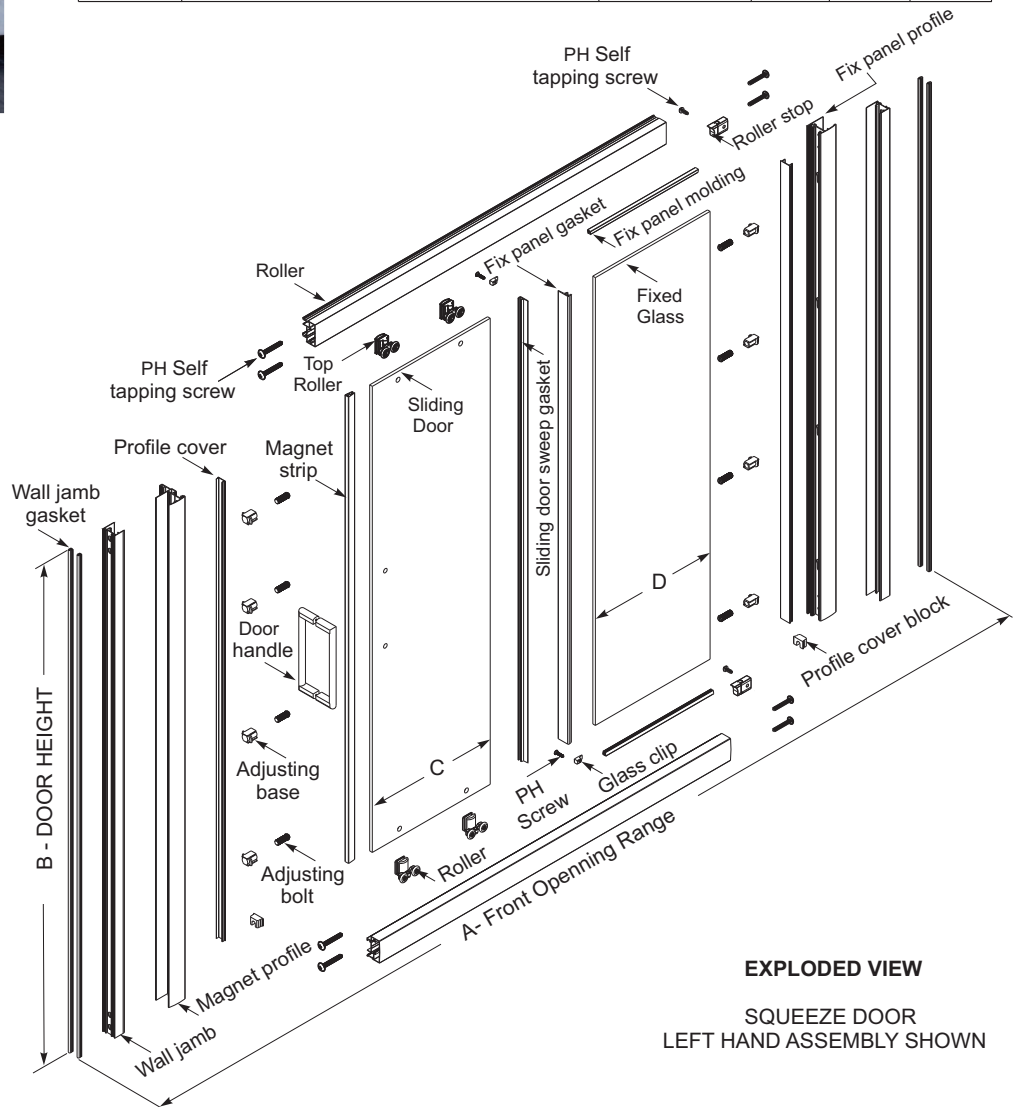

XDS & XDB MODELS

MODEL	APPLICATION	A OPENING RANGE	B DOOR HEIGHT	C DOOR PANEL WIDTH	D FIXED PANEL WIDTH
SHOWER	FITS MELROSE 4 & ALL SUBSEQUENT PRODUCT VARIATION				
XDS42PS	MEL4LS/RS, FLMEL4, FSMEL4, FGMEL4	42 5/8" - 43 3/8"	73"	20 5/8"	17"
SHOWER	FITS MELROSE 5 & ALL SUBSEQUENT PRODUCT VARIATION				
XDS54PS	MEL5LS/RS, FLMEL5, FSMEL5, FGMEL5	54 5/8" - 55 3/8"	73"	27"	23 1/4"
SHOWER	FITS MADISON 4 & ALL SUBSEQUENT PRODUCT VARIATION				
XDS41PS	SH4LS/RS, SH43LS/RS, FG, FS, FL SERIES	42 5/8" - 43 1/2"	72"	21"	17 1/4"
SHOWER	FITS MADISON 5 & ALL SUBSEQUENT PRODUCT VARIATION				
XDS51PS	SH5LS/RS, SH53LS/RS, FG, FS, FL SERIES	52 5/8" - 53 3/8"	72"	26 1/4"	22 1/4"
TUB SHOWER	FITS BELAIRE 1 PC, BELAIRE SECTIONAL & ALL SUBSEQUENT PRODUCT VARIATION				
XDB55PS	BA5L/R, BA604TL/R, FG, FS, FL SERIES	55 1/4" - 56 1/8"	56"	27 3/8"	23 5/8"
TUB SHOWER	FITS LIBERTY & ALL SUBSEQUENT PRODUCT VARIATION				
XDB51PS	TS5L/R, FG, FS, FL SERIES	52 1/2" - 53 1/4"	56"	25 5/8"	22"
TUB SHOWER	FITS CASCADE, 2 PC DOMELESS SECTIONAL				
XDB57PS	CA52L/R	56 5/8" - 57 3/8"	56"	28 1/4"	24 1/2"

PRODUCT FEATURES & BENEFITS

☐ Squeeze Shower Door

- Decorative look design with ready to install Rolling Door System
- Superior glass grade with 6 mm thick clear glass panels in silver trim
- Quick and simple installation process based on compression fit
- Expanding friction fit design capable of withstanding high load
- Reversible door for left or right opening
- Easy clean protective coating applied to the glass panels