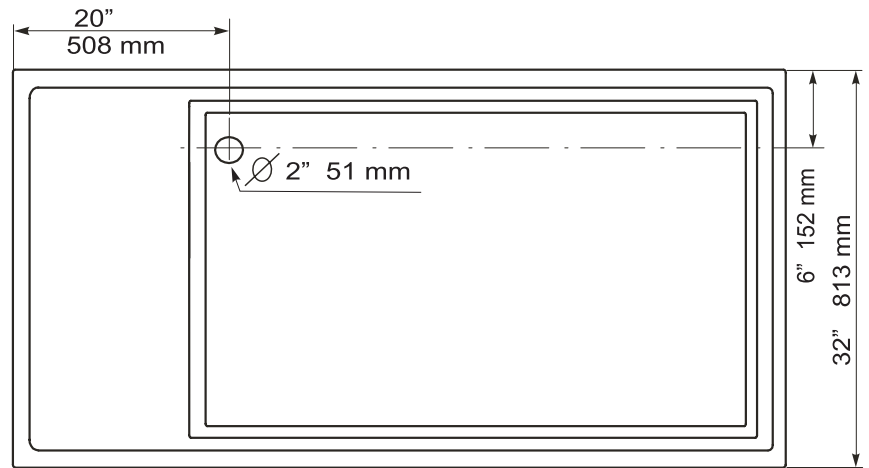

Top View

Mirolin Industries Corp
60 Shorncliffe Road, Toronto, ON M8Z 5K1
mirolin.com support@mirolin.com
T 416 231 5790 800 MIROLIN (647 6546)
F 416 231 0929 800 463 2236

Important:
Dimensions of fixtures are nominal and may vary ± 6 mm (1/4"). These measurements are subject to change at Manufacturer's discretion.

© Copyright 2010 Mirolin Ind. The Copyright includes all content on the document.