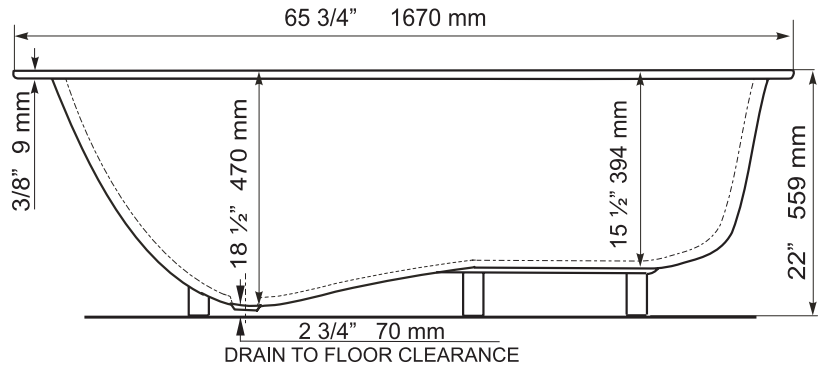

Chaise

CH 6632S

66" Acrylic Drop In Bath

66" x 32" x 22"

1676 mm x 813 mm x 559 mm

Tub Features

- Vacuum formed acrylic reinforced with fiberglass
- Scratch, stain and fade resistant high gloss finish

General Specifications

Average tub weight	32 lbs	71 kg
Bathing well dimensions	27" x 47"	686 mm x 1194 mm
Capacity to drain overflow	68 gallons	309 litres
Minimum operating space	55 gallons	250 litres
Bathtub water depth from drain to overflow	14 3/4"	375 mm
Drain opening diameter	2"	51 mm
Overflow opening	2 1/2"	64 mm
Drain to floor clearance	2 3/4"	83 mm

Meets or Exceeds the Following Specifications:

- CAN/CSA - B45 Series
- CAN/ULC - S102.2 - M88 Flame Spread FRP laminate rating

Front View