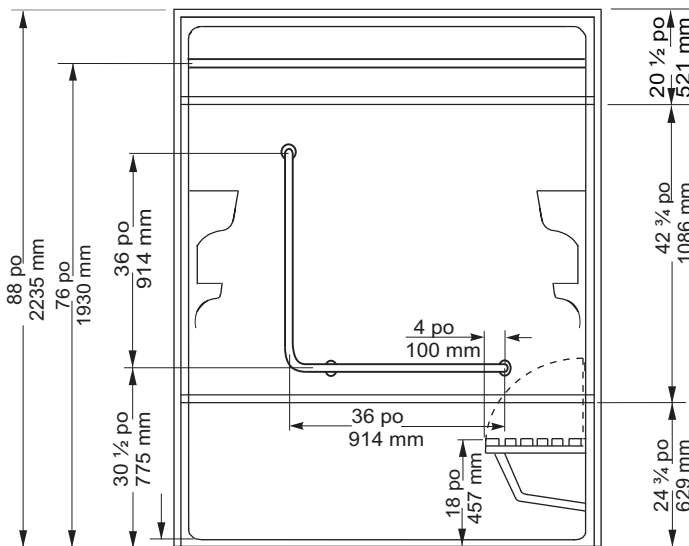

AROS66L/R 1 piece Shower Stall With Fold up seat
 Size: 66" x 37 1/4" x 88"
 1676 mm x 946 mm x 2235 mm

* Left or Right is determined by plumbing

PRODUCT FEATURES & BENEFITS

- Shower**
 - Vacuum formed acrylic reinforced with fiberglass
 - Scratch, stain and fade resistant high gloss finish
 - 4 shelves
 - Grab Bars 1 1/2" dia. stainless steel bar with concealed mounting, factory installed L-Shaped grab bar - 36" x 36"
 - FD2 chrome drain is included on all models
 - Stainless Steel Shower Curtain Rod is installed
 - Patterned bottom
- Optional Accessories**
 - Rectangular Fold-up Seat comes in white, phenolic wood with stainless steel supports and is factory installed
 - A Dome Light is available for all models
 - Water Dam Option MWD65 - Water Dam creates a barrier to help contain water inside the shower

LEFT HAND MODEL

FRONT VIEW

TOP VIEW

Water Dam

IMPORTANT: Dimensions of fixtures are nominal and may vary $\pm 1/4"$ (6 mm). Weight may vary ± 5 lb (2.3 kg). Drawing is not to scale. These measurements are subject to change at manufacturer's discretion.

AROS66L/R Une douche de pièce avec plier siège

 Taille: 66 po x 37 ¼ po x 88 po
 1676 mm x 946 mm x 2235 mm

* La gauche ou la droite dépendent de l'emplacement de la plomberie

CARACTÉRISTIQUES ET AVANTAGES DU PRODUIT
 Douche

MODÈLE DE MAIN GAUCHE
 VUE DE DEVANT

VUE DU DESSUS

Rebord anti-écoulement

IMPORTANT : Les dimensions des appareils sont nominales et peuvent varier de ± ¼ po (6 mm). Le poids varie de ± 5 lb (2,3 kg). Le dessin n'est pas à l'échelle. Ces dimensions peuvent être changées à la discrétion du fabricant.