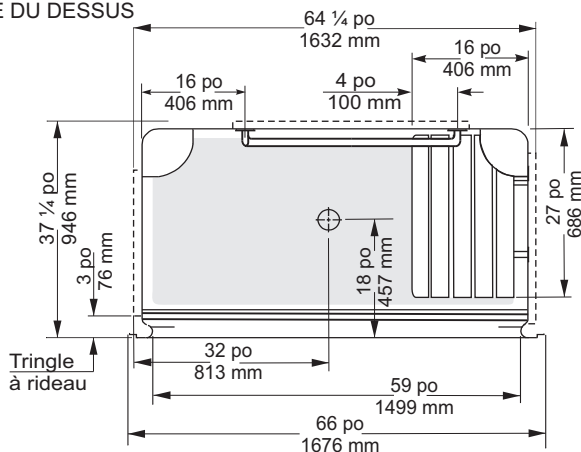

AROS66L/R 1 piece Shower Stall With Fold up seat
 Size: 66" x 37 1/4" x 88"
 1676 mm x 946 mm x 2235 mm

* Left or Right is determined by plumbing

PRODUCT FEATURES & BENEFITS

- Shower**
 - Vacuum formed acrylic reinforced with fiberglass
 - Scratch, stain and fade resistant high gloss finish
 - 4 shelves
 - Grab Bars 1 1/2" dia. stainless steel bar with concealed mounting, factory installed L-Shaped grab bar - 36" x 36"
 - FD2 chrome drain is included on all models
 - Stainless Steel Shower Curtain Rod is installed
 - Patterned bottom
- Optional Accessories**
 - Rectangular Fold-up Seat comes in white, phenolic wood with stainless steel supports and is factory installed
 - A Dome Light is available for all models
 - Water Dam Option MWD65 - Water Dam creates a barrier to help contain water inside the shower

LEFT HAND MODEL

FRONT VIEW

TOP VIEW

Water Dam

IMPORTANT: Dimensions of fixtures are nominal and may vary $\pm 1/4"$ (6 mm). Weight may vary ± 5 lb (2.3 kg). Drawing is not to scale. These measurements are subject to change at manufacturer's discretion.

AROS66L/R Une douche de pièce avec plier siège

 Taille: 66 po x 37 ¼ po x 88 po
 1676 mm x 946 mm x 2235 mm

* La gauche ou la droite dépendent de l'emplacement de la plomberie

CARACTÉRISTIQUES ET AVANTAGES DU PRODUIT
 Douche

MODÈLE DE MAIN GAUCHE
 VUE DE DEVANT

VUE DU DESSUS

Rebord anti-écoulement

IMPORTANT : Les dimensions des appareils sont nominales et peuvent varier de ± ¼ po (6 mm). Le poids varie de ± 5 lb (2,3 kg). Le dessin n'est pas à l'échelle. Ces dimensions peuvent être changées à la discrétion du fabricant.