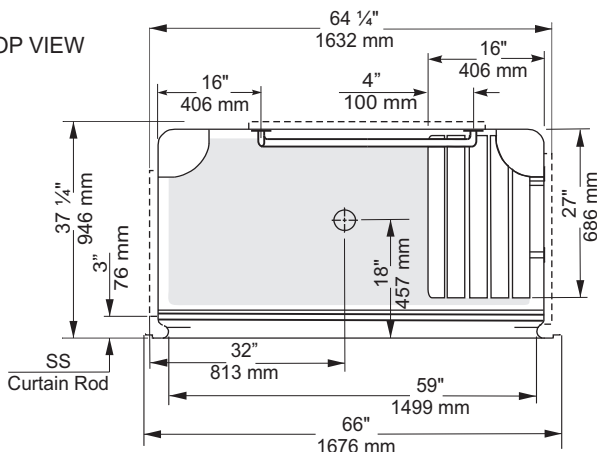

AROS66L/R 1 piece Shower Stall With Fold up seat
 Size: 66" x 37 1/4" x 88"
 1676 mm x 946 mm x 2235 mm

* Left or Right is determined by plumbing

PRODUCT FEATURES & BENEFITS

- Shower**
 - Vacuum formed acrylic reinforced with fiberglass
 - Scratch, stain and fade resistant high gloss finish
 - 4 shelves
 - Grab Bars 1 1/2" dia. stainless steel bar with concealed mounting, factory installed L-Shaped grab bar - 36" x 36"
 - FD2 chrome drain is included on all models
 - Stainless Steel Shower Curtain Rod is installed
 - Patterned bottom
- Optional Accessories**
 - Rectangular Fold-up Seat comes in white, phenolic wood with stainless steel supports and is factory installed
 - A Dome Light is available for all models
 - Water Dam Option MWD65 - Water Dam creates a barrier to help contain water inside the shower

LEFT HAND MODEL

FRONT VIEW

TOP VIEW

Water Dam

IMPORTANT: Dimensions of fixtures are nominal and may vary $\pm 1/4"$ (6 mm). Weight may vary ± 5 lb (2.3 kg). Drawing is not to scale. These measurements are subject to change at manufacturer's discretion.

AROS66L/R Une douche de pièce avec plier siège

 Taille: 66 po x 37 ¼ po x 88 po
 1676 mm x 946 mm x 2235 mm

* La gauche ou la droite dépendent de l'emplacement de la plomberie

CARACTÉRISTIQUES ET AVANTAGES DU PRODUIT
 Douche

MODÈLE DE MAIN GAUCHE
 VUE DE DEVANT

VUE DU DESSUS

Rebord anti-écoulement

IMPORTANT : Les dimensions des appareils sont nominales et peuvent varier de ± ¼ po (6 mm). Le poids varie de ± 5 lb (2,3 kg). Le dessin n'est pas à l'échelle. Ces dimensions peuvent être changées à la discrétion du fabricant.