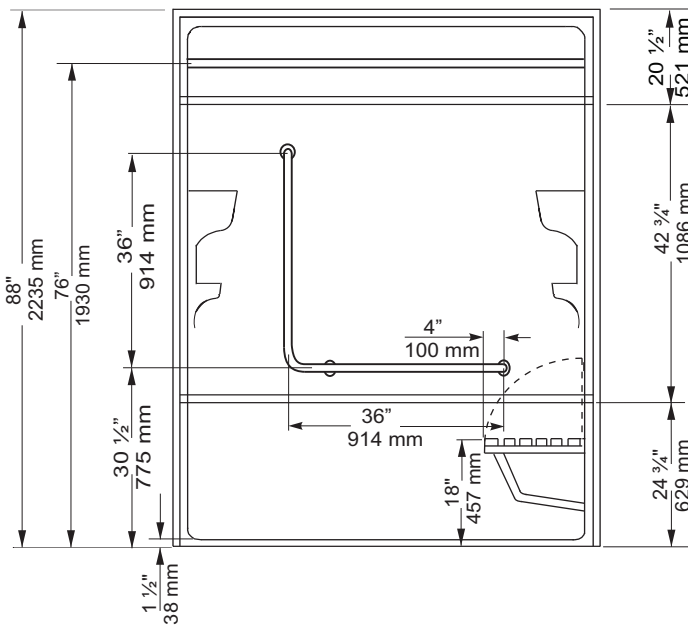

AROS66L/R 1 piece Shower Stall With Fold up seat
 Size: 66" x 37 1/4" x 88"
 1676 mm x 946 mm x 2235 mm

* Left or Right is determined by plumbing

PRODUCT FEATURES & BENEFITS

- Shower**
 - Vacuum formed acrylic reinforced with fiberglass
 - Scratch, stain and fade resistant high gloss finish
 - 4 shelves
 - Grab Bars 1 1/2" dia. stainless steel bar with concealed mounting, factory installed L-Shaped grab bar - 36" x 36"
 - FD2 chrome drain is included on all models
 - Stainless Steel Shower Curtain Rod is installed
 - Patterned bottom
- Optional Accessories**
 - Rectangular Fold-up Seat comes in white, phenolic wood with stainless steel supports and is factory installed
 - A Dome Light is available for all models
 - Water Dam Option MWD65 - Water Dam creates a barrier to help contain water inside the shower

LEFT HAND MODEL

FRONT VIEW

TOP VIEW

Water Dam

IMPORTANT: Dimensions of fixtures are nominal and may vary $\pm 1/4"$ (6 mm). Weight may vary ± 5 lb (2.3 kg). Drawing is not to scale. These measurements are subject to change at manufacturer's discretion.

AROS66L/R Une douche de pièce avec plier siège

 Taille: 66 po x 37 ¼ po x 88 po
 1676 mm x 946 mm x 2235 mm

* La gauche ou la droite dépendent de l'emplacement de la plomberie

CARACTÉRISTIQUES ET AVANTAGES DU PRODUIT
 Douche

MODÈLE DE MAIN GAUCHE
 VUE DE DEVANT

VUE DU DESSUS

Rebord anti-écoulement

IMPORTANT : Les dimensions des appareils sont nominales et peuvent varier de ± ¼ po (6 mm). Le poids varie de ± 5 lb (2,3 kg). Le dessin n'est pas à l'échelle. Ces dimensions peuvent être changées à la discrétion du fabricant.